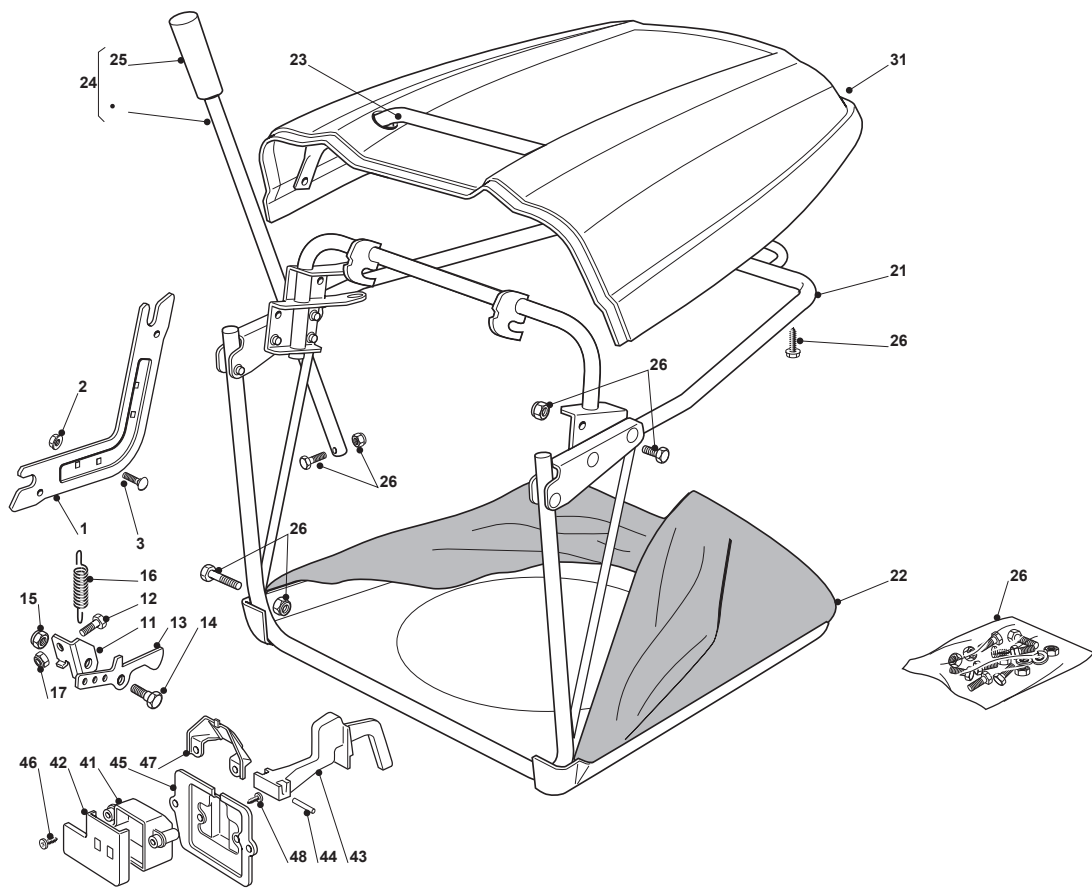

# NJX 92 HYDRO

Ride-on 90 - 92 Cutting Plate

Issue 10 - 2015

Fig.	Quantity	Part No	Description	Notes
59	1	112735695/1	Screw	
60	1	112735694/0	Screw	
61	1	382000535/0	Equalizer Rod	
62	1	382000533/0	Equalizer Rod	
63	4	325670008/1	Washer	
64	2	112156602/0	Nut	
65	2	325670008/1	Washer	
66	2	124487998/0	Cotter Pin	