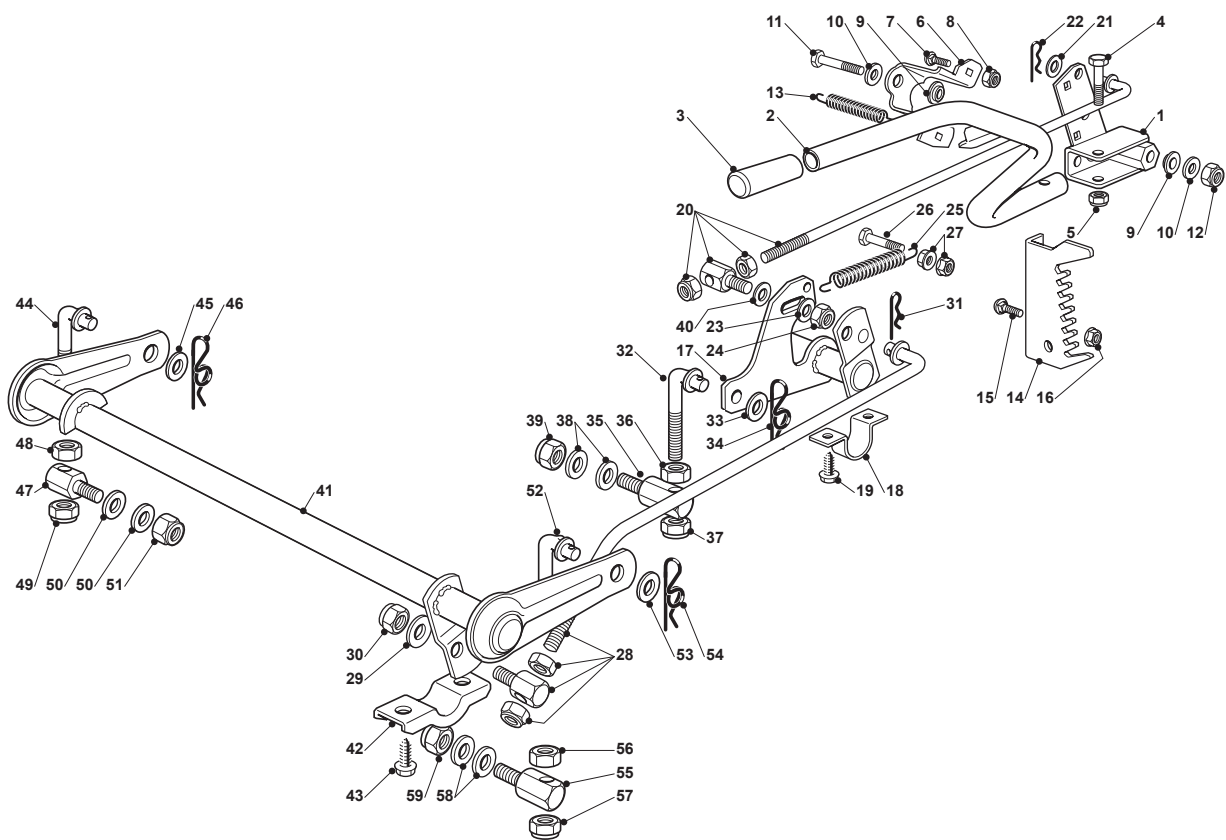

# NJX 92 HYDRO

Ride-on 90 - 92 Hydrogear Transmission

Issue 10 - 2015

Fig.	Quantity	Part No	Description	Notes
23	1	135062019/0	Belt	

Fig.	Quantity	Part No	Description	Notes
1	1	382774249/0	Clamp	
2	1	382318219/1	Lever	
3	1	125394508/0	Knob	
4	1	112674700/0	Screw	
5	1	112154510/0	Nut	
6	1	325650113/0	Plate	
7	2	112818690/0	Screw	
8	2	112155000/0	Nut	
9	2	122041980/0	Bushing	
10	2	112523060/0	Washer	
11	1	112691600/0	Screw	
12	1	112155000/0	Nut	
13	1	125430259/0	Spring	
14	1	325735511/0	Sector	
15	2	112818690/0	Screw	
16	2	112293201/0	Nut	
17	1	382000387/0	Axle	
18	2	325547041/1	Plate	
19	4	112731580/0	Screw	
20	1	382000618/0	Rod	
21	1	325670011/0	Antifriction Washer	
22	1	124487997/0	Cotter Pin	
23	1	112523040/0	Washer	
24	1	112154210/0	Nut	
25	1	122446402/0	Spring	
26	1	112792410/0	Screw	
27	2	112292102/0	Nut	
28	1	382000537/0	Connecting Rod	
29	2	325670008/1	Washer	
30	1	112156602/0	Nut	
31	1	124487998/0	Cotter Pin	
32	1	125840025/0	Tie Rod	
33	1	325670008/1	Washer	
34	1	124487998/0	Cotter Pin	
35	1	125510090/0	Pin	
36	1	112295200/0	Nut	
37	1	112156602/0	Nut	
38	2	325670008/1	Washer	
39	1	112156602/0	Nut	
40	2	112521360/0	Washer	
41	1	382000385/0	Axle	
42	2	327546015/2	Plate	
43	4	112731350/0	Screw	
44	1	125840024/0	Tie Rod	
45	1	325670008/1	Washer	
46	1	124487998/0	Cotter Pin	
47	1	125510098/0	Pin	
48	1	112295200/0	Nut	
49	1	112156602/0	Nut	
50	2	325670008/1	Washer	
51	1	112156602/0	Nut	

Fig.	Quantity	Part No	Description	Notes
52	1	125840025/0	Tie Rod	
53	1	325670008/1	Washer	
54	1	124487998/0	Cotter Pin	
55	1	125510090/0	Pin	
56	1	112295200/0	Nut	
57	1	112156602/0	Nut	
58	2	325670008/1	Washer	
59	1	112156602/0	Nut	