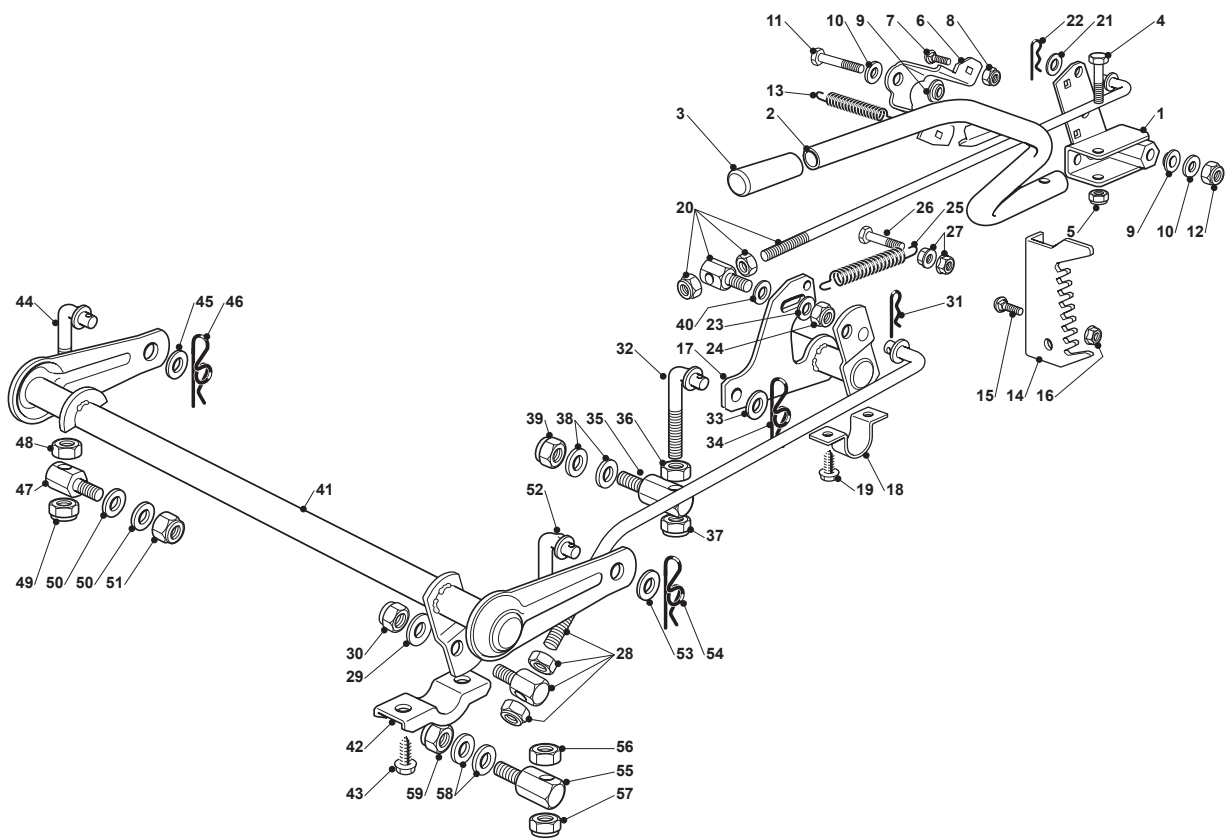

# NJX 92 HYDRO

Ride-on 90 - 92 Hydrogear Transmission

Issue 10 - 2015

Fig.	Quantity	Part No	Description	Notes
23	1	135062019/0	Belt	

Fig.	Quantity	Part No	Description	Notes
1	1	382774249/0	Clamp	
2	1	382318219/1	Lever	
3	1	125394508/0	Knob	
4	1	112674700/0	Screw	
5	1	112154510/0	Nut	
6	1	325650113/0	Plate	
7	2	112818690/0	Screw	
8	2	112155000/0	Nut	
9	2	122041980/0	Bushing	
10	2	112523060/0	Washer	
11	1	112691600/0	Screw	
12	1	112155000/0	Nut	
13	1	125430259/0	Spring	
14	1	325735511/0	Sector	
15	2	112818690/0	Screw	
16	2	112293201/0	Nut	
17	1	382000387/0	Axle	
18	2	325547041/1	Plate	
19	4	112731580/0	Screw	
20	1	382000618/0	Rod	
21	1	325670011/0	Antifriction Washer	
22	1	124487997/0	Cotter Pin	
23	1	112523040/0	Washer	
24	1	112154210/0	Nut	
25	1	122446402/0	Spring	
26	1	112792410/0	Screw	
27	2	112292102/0	Nut	
28	1	382000537/0	Connecting Rod	
29	2	325670008/1	Washer	
30	1	112156602/0	Nut	
31	1	124487998/0	Cotter Pin	
32	1	125840025/0	Tie Rod	
33	1	325670008/1	Washer	
34	1	124487998/0	Cotter Pin	
35	1	125510090/0	Pin	
36	1	112295200/0	Nut	
37	1	112156602/0	Nut	
38	2	325670008/1	Washer	
39	1	112156602/0	Nut	
40	2	112521360/0	Washer	
41	1	382000385/0	Axle	
42	2	327546015/2	Plate	
43	4	112731350/0	Screw	
44	1	125840024/0	Tie Rod	
45	1	325670008/1	Washer	
46	1	124487998/0	Cotter Pin	
47	1	125510098/0	Pin	
48	1	112295200/0	Nut	
49	1	112156602/0	Nut	
50	2	325670008/1	Washer	
51	1	112156602/0	Nut	

Fig.	Quantity	Part No	Description	Notes
52	1	125840025/0	Tie Rod	
53	1	325670008/1	Washer	
54	1	124487998/0	Cotter Pin	
55	1	125510090/0	Pin	
56	1	112295200/0	Nut	
57	1	112156602/0	Nut	
58	2	325670008/1	Washer	
59	1	112156602/0	Nut	