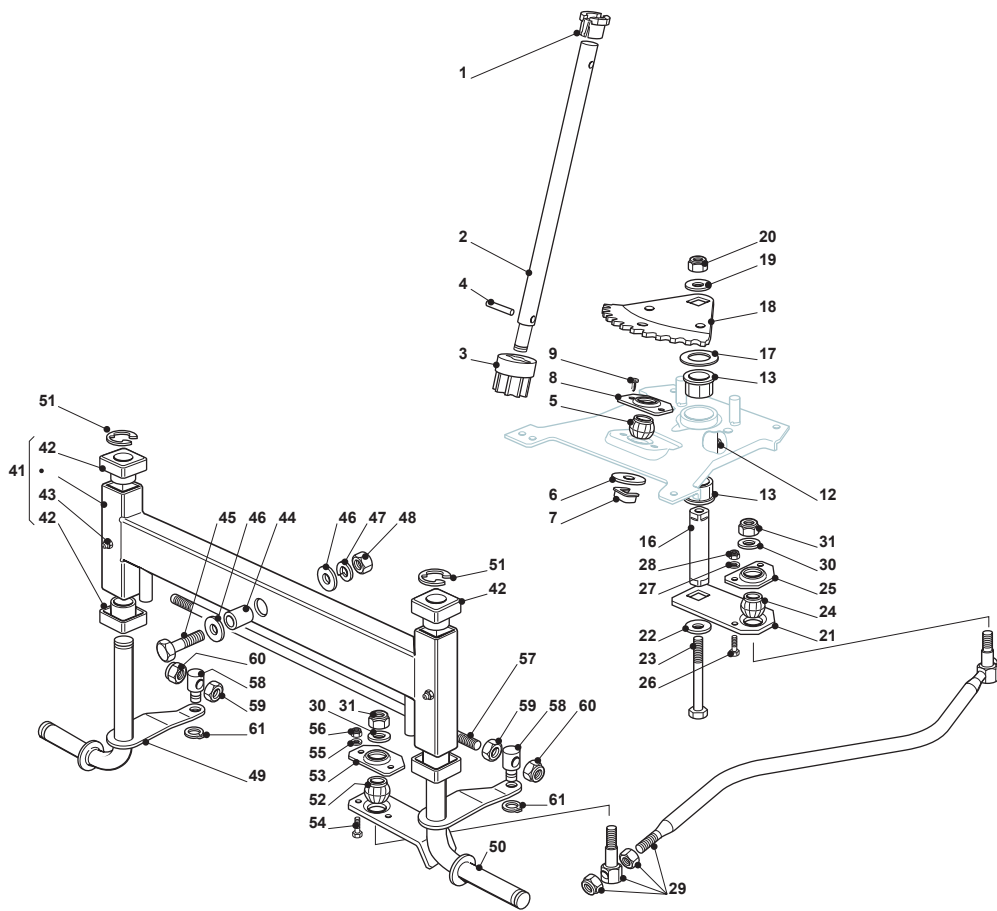

Fig.	Quantity	Part No	Description	Notes
1	1	325076858/0	Red Upper Bonnet	
2	1	325207120/1	Hood, Right	
3	1	325207121/1	Hood, Left	
4	1	382394607/0	Hood, Front	
5	1	325410874/0	Right Light Grill	
6	1	325410875/0	Left Light Plastic Cover Tc-Tcj	
7	6	112735405/0	Screw	
8	1	325108025/0	Conveyor	
11	1	125730016/0	Intake Separator	for Honda Engines
11	1	125730018/0	Intake Separator	for GGP-B&S Engines
19	1	325605003/0	Button	
20	1	325256250/0	Screwed Ring	
21	2	125510068/0	Pin	
22	2	112293201/0	Nut	
23	1	124487998/0	Cotter Pin	
24	2	325547109/2	Plate	
25	4	112731580/0	Screw	
26	1	382869029/1	Muffler Protection	
28	4	112734995/0	Screw	
31	1	325599012/0	Dashboard, Right Profile	
32	1	325599013/0	Left Dashboard Support	
33	4	112815221/0	Screw	
34	4	112521330/0	Washer	
35	4	112154510/0	Nut	
36	1	325120245/0	Dashboard	Black
36	1	325120240/0	Dashboard	Red
37	2	112728440/0	Screw	
38	2	112735402/0	Screw	
39	2	125260000/0	Grommet	
40	1	325600074/0	Card Protection	
41	2	112735402/0	Screw	
91	1	325110363/0	Cover, Red	
93	2	125580020/2	Stake	
94	1	325110322/0	Red Wheels Cover	
95	4	112735402/0	Screw	
96	2	112735402/0	Screw	
97	2	325755041/0	Bracket	
98	4	112728686/0	Screw	
99	2	112735110/0	Screw	