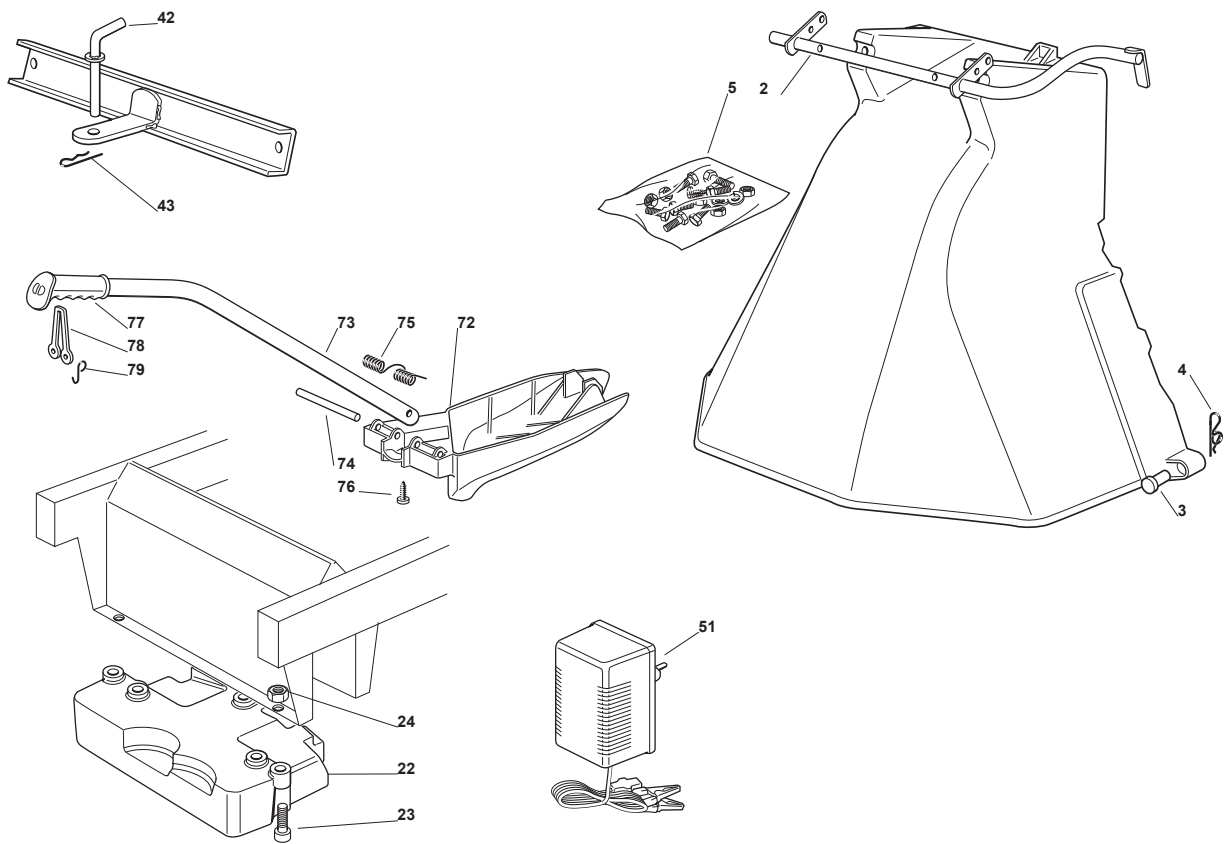

Fig.	Quantity	Part No	Description	Notes
2	1	382869035/0	Stone Guard Tube	
3	2	125510022/0	Pin	
4	2	124487998/0	Cotter Pin	
5	1	382180062/0	Outfit, Screws	
22	1	125519997/1	Front Weight Tc	
23	3	112760520/0	Screw	
24	3	112155000/0	Nut	
42	1	125510021/1	Hitch Pin	
43	1	124487999/0	Spring Pin	
51	1	182180050/0	Battery Charger	CE plugg
51	1	182180052/0	Battery Charger	UK plugg
72	1	325140093/0	Deflector	
73	1	325394007/0	Handle	
74	1	125510077/0	Pin	
75	1	125430245/0	Spring	
76	1	112735410/0	Screw	
77	1	325280000/1	Handgrip	
78	1	125840011/1	Tie Rod	
79	2	125253004/0	Mulch.Kit Fixing Hook	