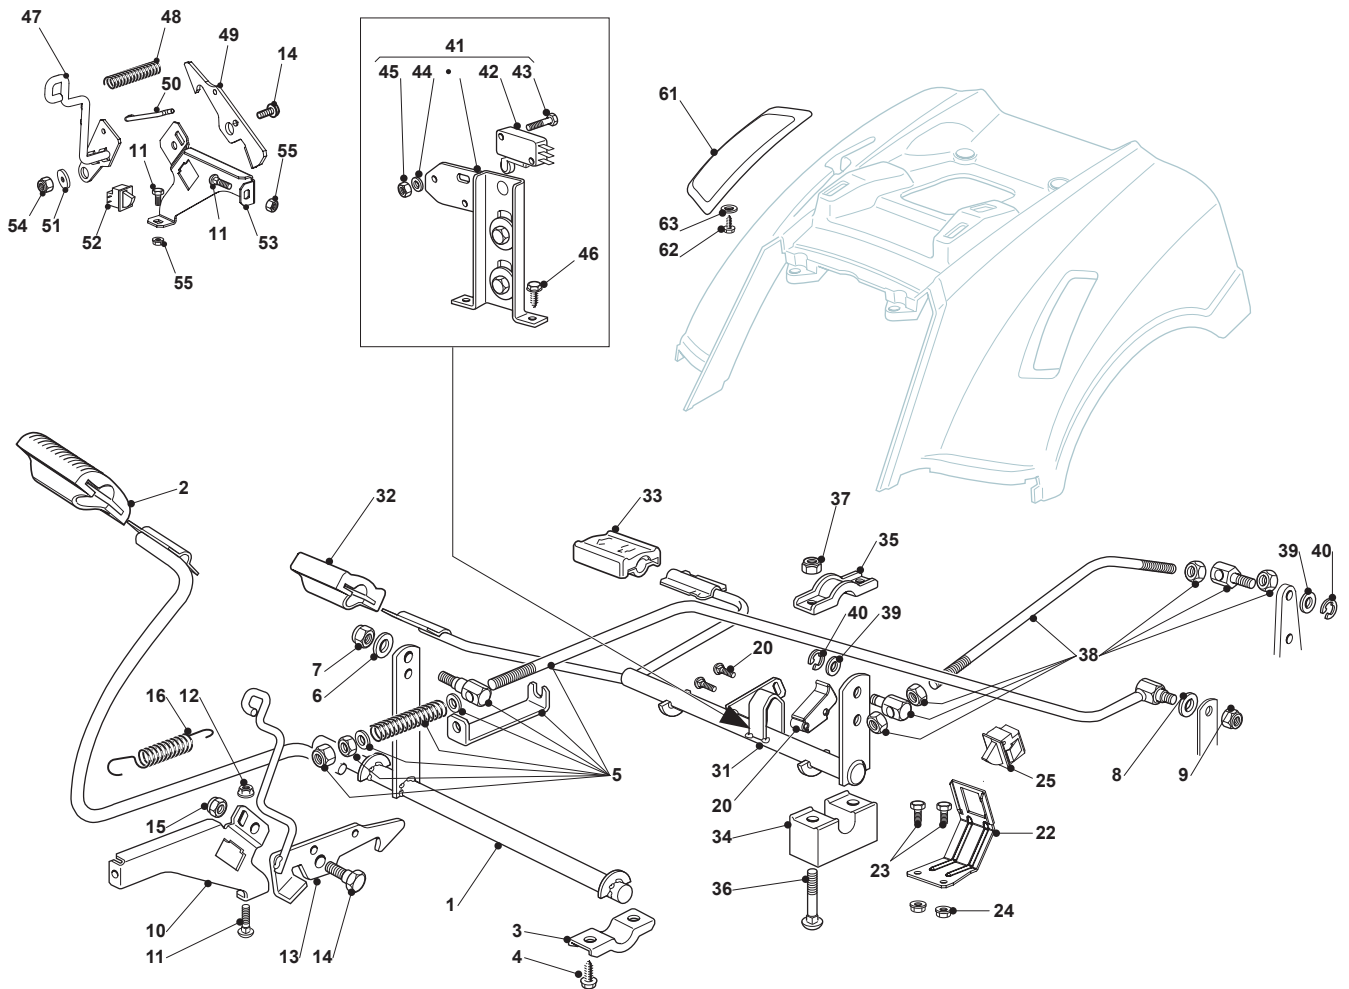

Fig.	Quantity	Part No	Description	Notes
1	1	382500029/1	Pedal	
2	1	325110416/0	Clamp Cover	
3	2	327546015/2	Plate	
4	4	112729601/1	Screw	
5	1	382000542/1	Rod	
6	1	112521350/0	Washer	
7	1	112155000/0	Nut	
8	1	112521350/0	Washer	
9	1	112155000/0	Nut	
10	1	325785261/0	Support	
11	2	112815200/0	Screw	
12	2	112292102/0	Nut	
13	1	382318289/0	Brake Lever   Rod	
14	1	122524970/3	Pin	
15	1	112155000/0	Nut	
16	1	125430213/0	Spring	
20	1	325060034/1	Cam	
21	2	112735404/0	Screw	
22	1	325547375/0	Plate	
23	2	112793102/0	Screw	
24	2	112293201/0	Nut	
25	1	119410614/0	Microswitch	
31	1	382000605/0	Gear Control Axle	
32	1	325110417/0	Clamp Cover Front	
33	1	325110418/0	Clamp Cover Rear	
34	2	325785185/0	Support	
35	2	327546015/2	Plate	
36	4	112815245/0	Screw	
37	4	112154510/0	Nut	
38	1	382000543/0	Rod	
39	2	112523040/0	Washer	
40	2	112154510/0	Nut	
41	1	382394853/0	Switch Ass.Y	
42	1	119410609/0	Microswitch	
43	2	112735602/0	Screw	
44	2	112581100/0	Grower	
45	2	112290791/0	Nut	
46	2	112735110/0	Screw	
47	1	382318289/0	Brake Lever   Rod	
48	1	125430213/0	Spring	
49	1	325253007/1	Brake Hook	
50	1	125033119/0	Rod	
51	1	122041980/0	Bushing	
52	1	119410613/0	Microswitch	
53	1	325785261/0	Support	
54	1	112155010/0	Nut	
55	4	112292102/0	Nut	
61	1	325207171/0	Cover (Hydro)	
62	2	112735402/0	Screw	
63	4	112523050/0	Washer	